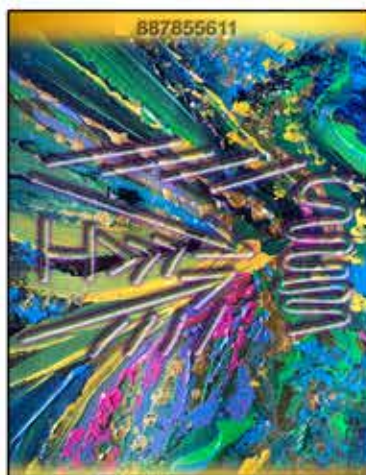

STORE ON YOUR PHONE OR ELECTRONICS FOR QUICK ACCESS

Order at GatheringVisions.com

ADDITIONAL OPTIONS & ORIGINAL ARTWORK AVAILABLE

LisaNomikos@GatheringVisions.com